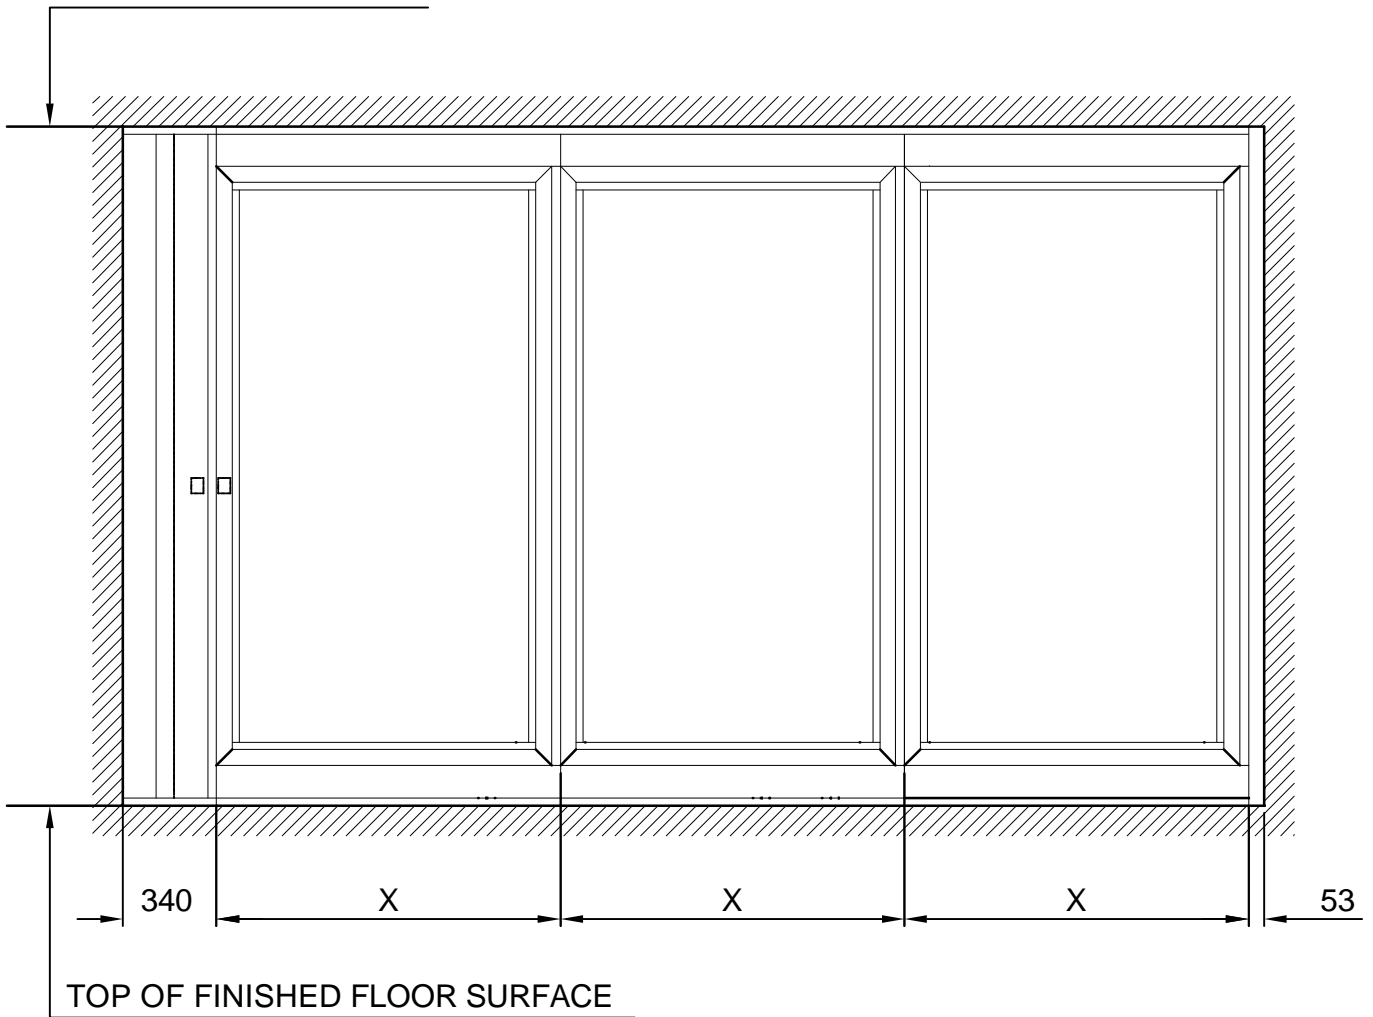

U/S OF CEILING TRACK

Drg.title.: **TYPE RG FRAMED
GLASS SYSTEM
LAYOUT EXAMPLE WITH
TELESCOPIC PANEL**

London Wall Design Ltd
63 Barwell Business Park
Leatherhead Road
Chessington, Surrey KT9 2NY
Tel : +44 (0) 20 8391 8750
Fax : + 44 (0) 20 8391 8751
E-Mail : Sales@londonwall.co.uk

Scale.:
NTS

Drg No.:
Ti 30-600

Drawn By.:
AK

Date.:
06/02